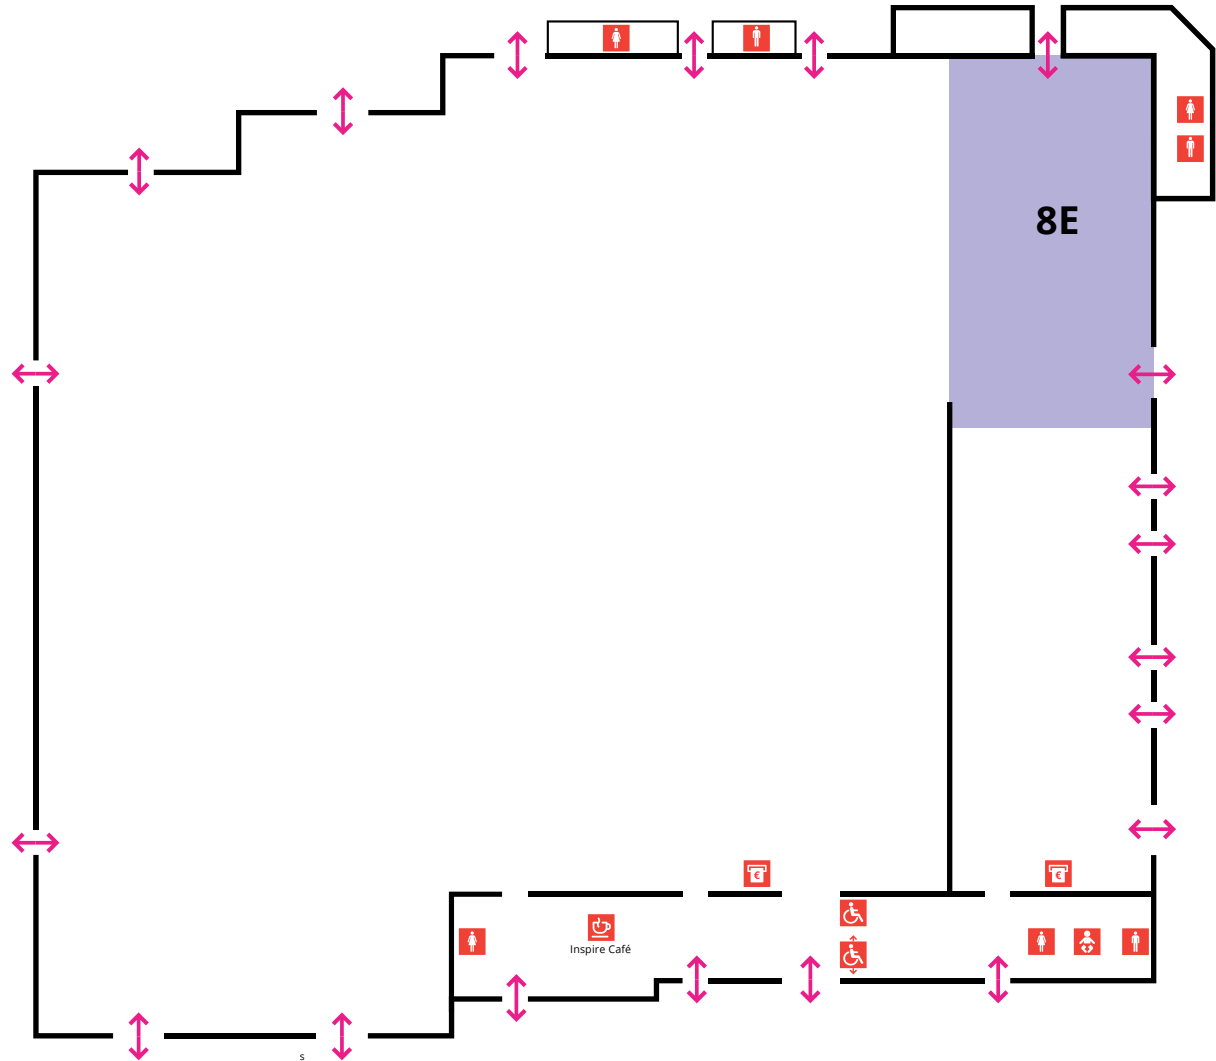

Simmonscount Pavilion

Hall 8E

HALL 8E TECHNICAL DETAILS	
Gross Area	1,094 Sq m
Width	21.9 m
Length	49.8 m
Height Max	9 m
Height Min	6 m
Floor Loading	50 KN/Sq m
Electrical Power	1 x 80 Amp/3 Phase
Main Loading Door Height x Width	5.56 m x 5.59 m
Floor Level	Ground
Wi-Fi	Available
CAPACITIES	
Reception	1,200
Theatre	750
Banquet	500
Classroom	300
Exam	400