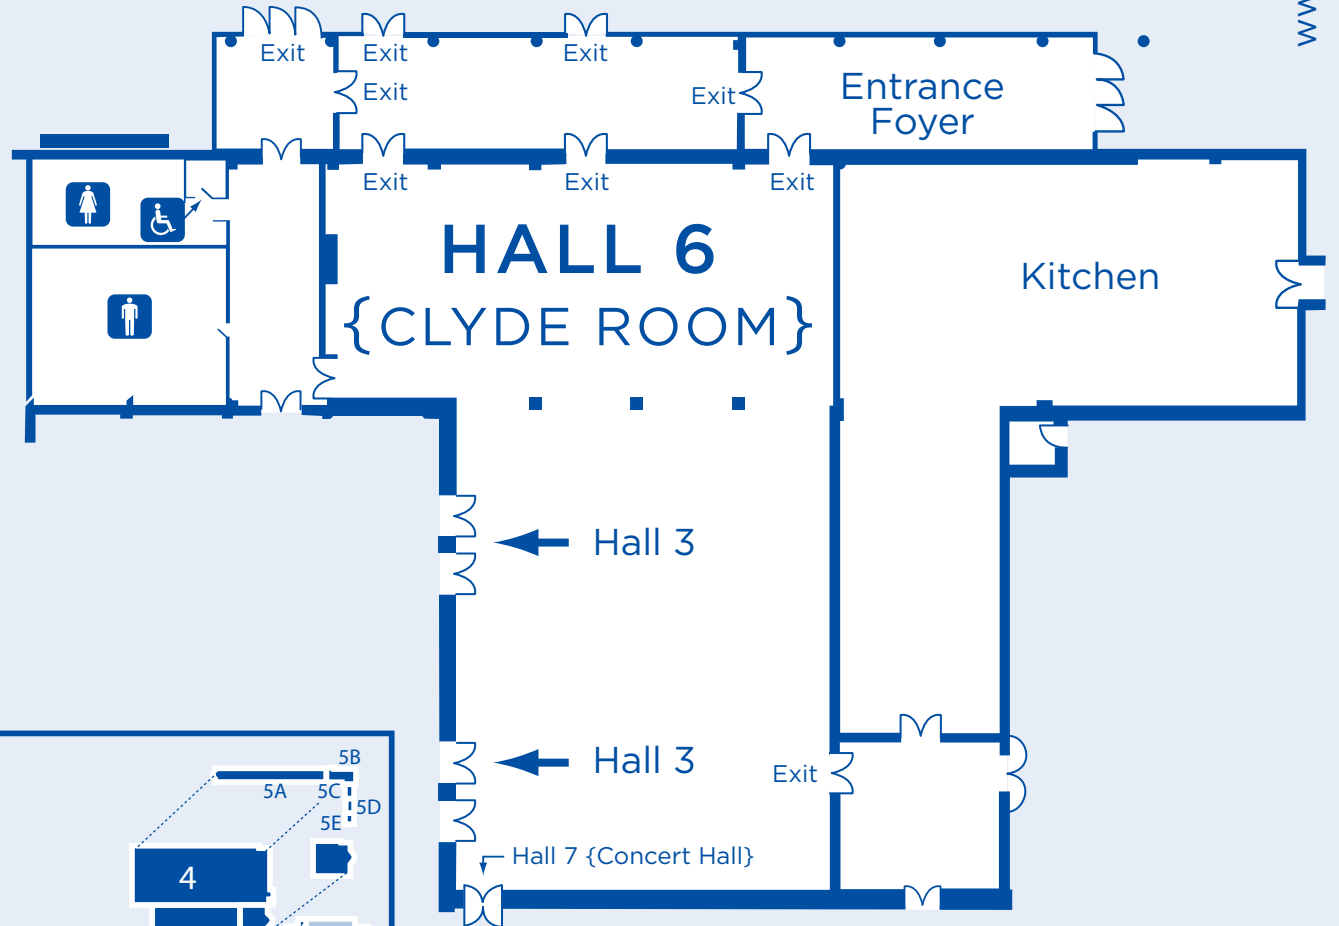

## HALL 6 TECHNICAL DETAILS

Gross Area	370 Sq m
Length	26 m
Width	17 m
Height Max	n/a
Height Min	n/a
Floor Loading	n/a
Electrical Power	
Phase	32 A S & 2 X 32 A 3
Main Loading	
Door Height	
x Width	2.15 m x 1.54 m
Floor Level	Ground
Wi-Fi Available	

## HALL 6 CAPACITIES

Reception	570
Theatre	408
Banquet	360
Classroom	210
Boardroom	n/a

## KEY TO FACILITIES

Male toilets	
Female toilets	
Accessible toilets	

Main Hall Complex Overview