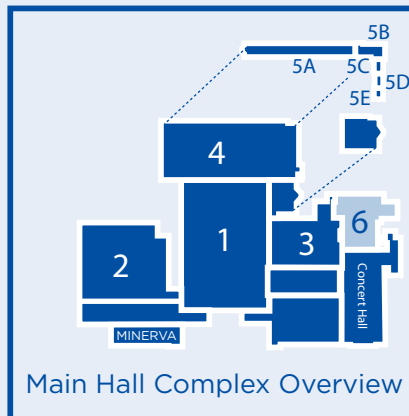

Hall 6

Contact:
RDS, Ballsbridge,
Dublin 4,
Ireland.

Tel: +353 1 668 0866
Fax: +353 1 660 4014
Email: info@rds.ie
Web: www.rds.ie

HALL 6 TECHNICAL DETAILS

Gross Area	370 Sq m
Length	26 m
Width	17 m
Height Max	n/a
Height Min	n/a
Floor Loading	n/a
Electrical Power	
Phase	32 A S & 2 X 32 A 3
Main Loading	
Door Height	
x Width	2.15 m x 1.54 m
Floor Level	Ground
Wi-Fi Available	

HALL 6 CAPACITIES

Reception	570
Theatre	408
Banquet	360
Classroom	210
Boardroom	n/a

KEY TO FACILITIES

Male toilets	
Female toilets	
Accessible toilets	

Main Hall Complex Overview