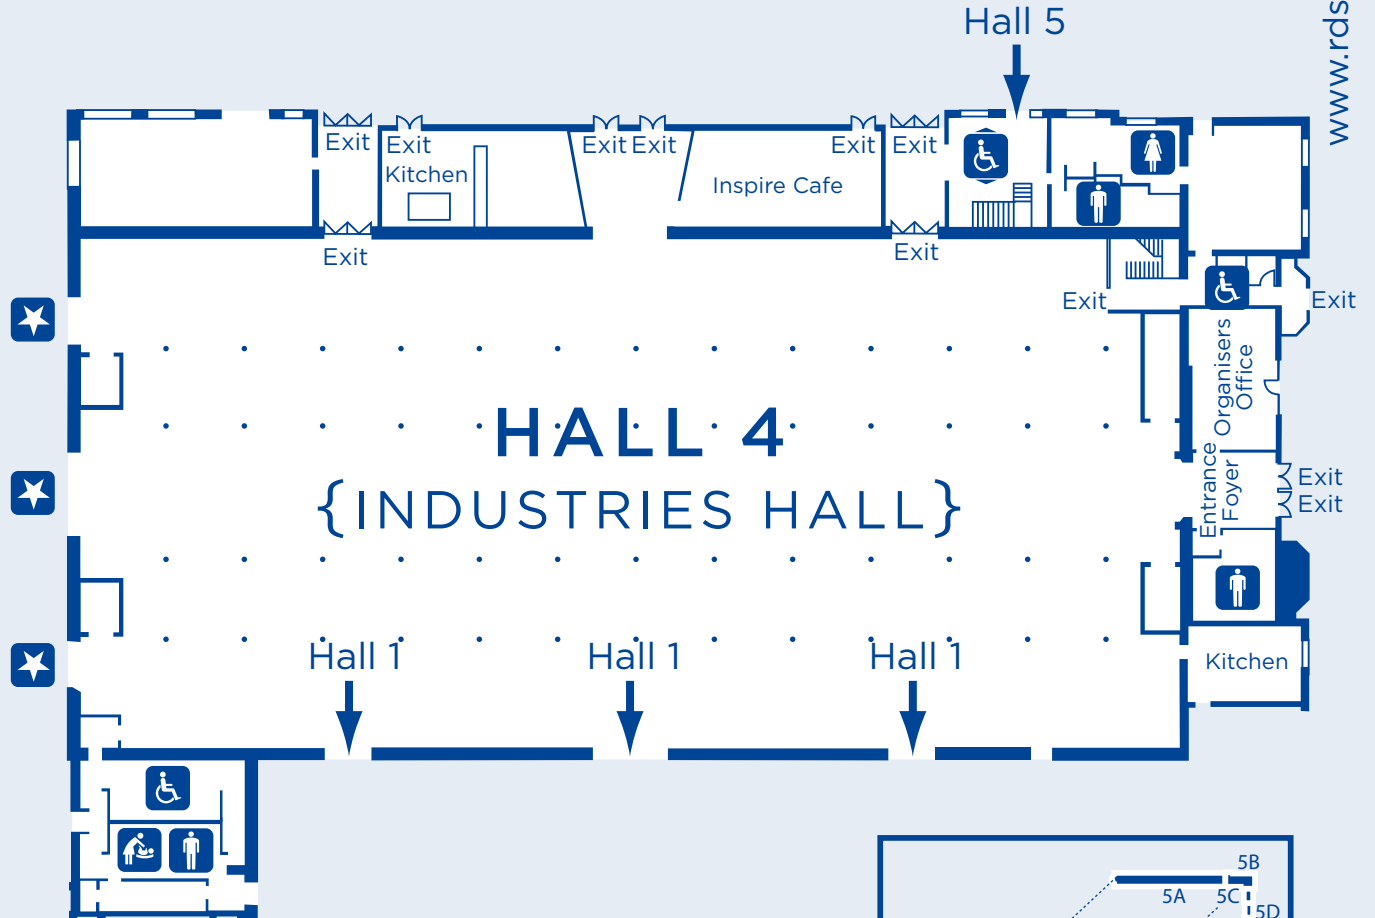

## HALL 4 TECHNICAL DETAILS

Gross Area	2,350 Sq m
Length	71 m
Width	33 m
Height Max	5.18 m
Height Min	4.57 m
Floor Loading	14.5 KN/Sq m
Electrical Power	2 x 125 Amp/3 Phase
Main Loading Door	
Height x Width	3.22m x 5.63 m
Floor Level	Ground
Wi-Fi Available	

## HALL 4 CAPACITIES

Reception	3,600
Theatre	2,500
Banquet	1,000
Classroom	800

## KEY TO FACILITIES

- Male toilets 
- Female toilets 
- Accessible toilets 
- Accessible lift 
- Baby change facilities 
- Shutter Doors 

www.rds.ie

Main Hall Complex Overview