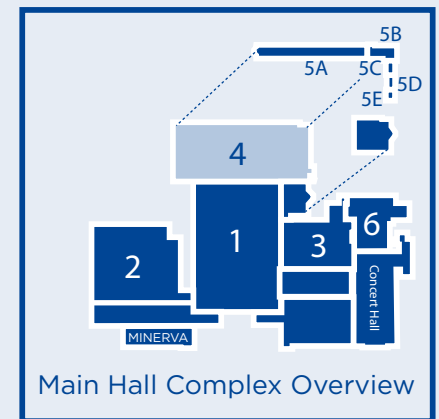

## HALL 4 TECHNICAL DETAILS

Gross Area	2,350 Sq m
Length	71 m
Width	33 m
Height Max	5.18 m
Height Min	4.57 m
Floor Loading	14.5 KN/Sq m
Electrical Power	2 x 125 Amp/3 Phase
Main Loading Door	
Height x Width	3.22m x 5.63 m
Floor Level	Ground
Wi-Fi Available	

## HALL 4 CAPACITIES

Reception	3,600
Theatre	2,500
Banquet	1,000
Classroom	800

## KEY TO FACILITIES

- Male toilets 
- Female toilets 
- Accessible toilets 
- Accessible lift 
- Baby change facilities 
- Shutter Doors 

www.rds.ie

Main Hall Complex Overview