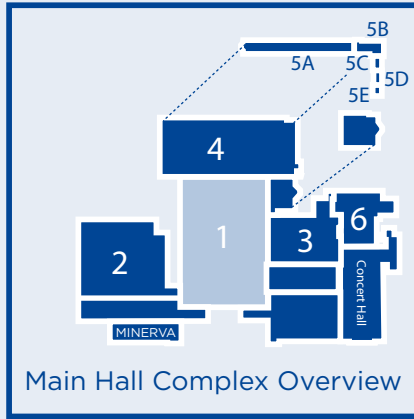

Hall 1

Contact:
RDS, Ballsbridge,
Dublin 4,
Ireland.

Tel: +353 1 668 0866
Fax: +353 1 660 4014
Email: info@rds.ie
Web: www.rds.ie

HALL 1 TECHNICAL DETAILS

Gross Area	3,580 Sq m
Length	74 m
Width	49 m
Height Max	13.7 m
Height Min	8 m
Floor Loading	50 KN/Sq m
Electrical Power	2 x 250 Amp/ 3 Phase

Main Loading	
Door Height x Width	3.53 m x 3.17 m
Floor Level	Ground
Wi-Fi Available	

HALL 1 CAPACITIES

Reception	5,500
Theatre	4,500
Banquet	2,200
Classroom	1,800
Boardroom	N/A

KEY TO FACILITIES

Male toilets	
Female toilets	
Accessible toilets	
Accessible lift	
Baby change facilities	
ATM	
Loading Doors	